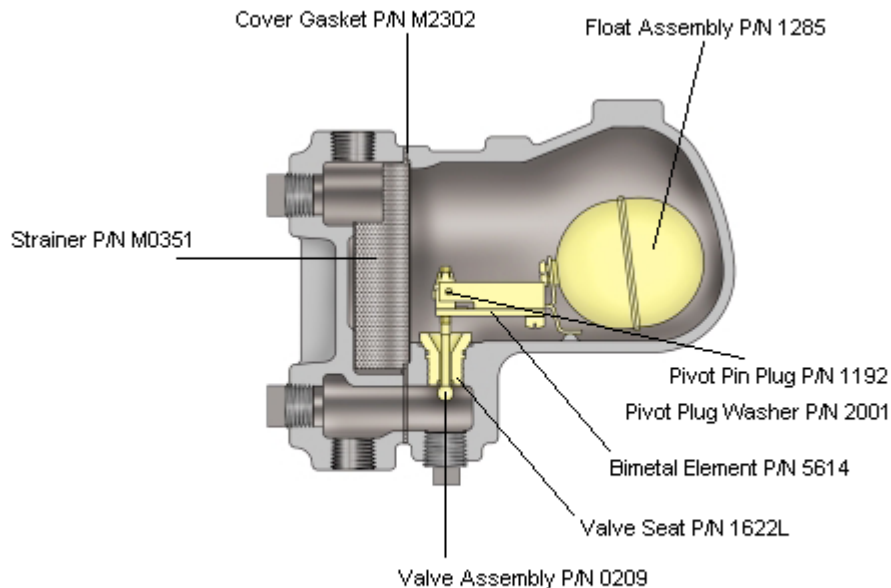

MFT4-15 Repair Kit

- (1) Bimetal Element Part Number 5614
- (1) Float Assembly Part Number 1285
- (1) Valve Assembly Part Number 0209
- (1) Valve Seat Part Number 1622L
- (1) Cover Gasket Part Number M2302
- (1) Strainer Part Number M0351
- * (2) Pivot Pin Plug Part Number 1192
- * (2) Pivot Plug Washer Part Number 2001

*Optional Parts

*Tools required for repair:
Stem Key Part Number L99001

Velan recommends setting trap with digital calibrator, please call the number listed below if you require assistance