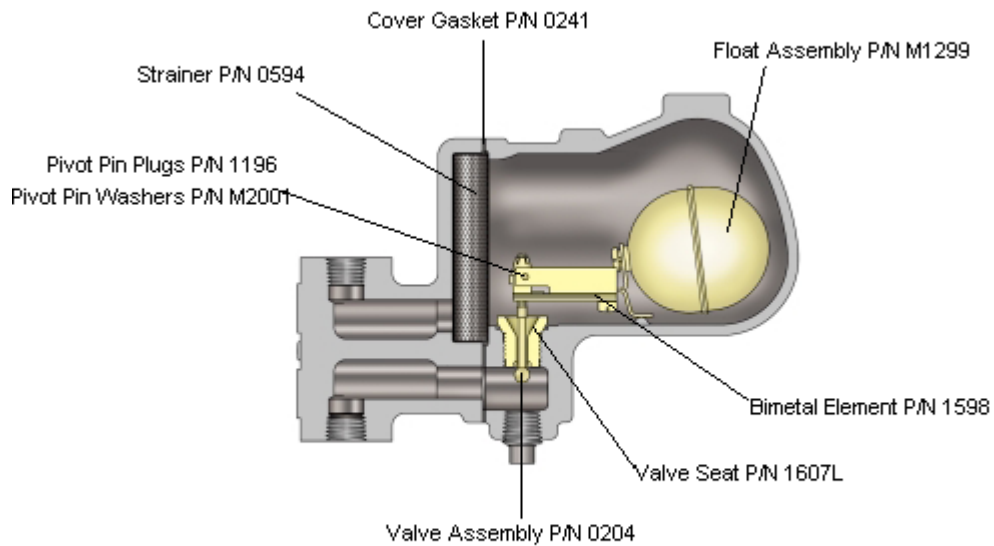

MFTS-230 Repair Kit

- (1) Bimetal Element Part Number 1598
- (1) Valve Assembly Part Number 0204
 - (1) Valve Seat Part Number 1607L
 - (1) Cover Gasket Part Number 0241
 - (1) Strainer Part Number 0594
- (1) Float Assembly Part Number M1299
- * (2) Pivot Pin Plug Part Number 1196
- * (2) Pivot Pin Washer Part Number M2001

*Optional Parts

*Tools required for repair:
Stem Key Part Number L99001

Velan recommends setting trap with digital calibrator, please call the number listed below if you require assistance